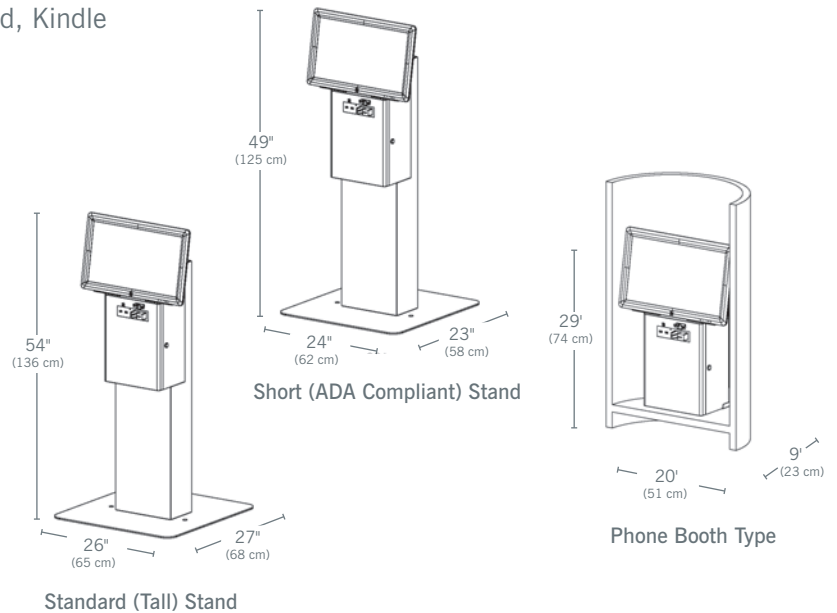

## SPECIFICATIONS

<b>Dimensions (Short ADA Compliant Stand)</b>	<b>Height:</b> 49" (125 cm) • <b>Depth:</b> 23" (58 cm) • <b>Width:</b> 24" (62 cm)
<b>Dimensions (Standard floor mounted unit)</b>	<b>Height:</b> 54" (136 cm) • <b>Depth:</b> 27" (68 cm) • <b>Width:</b> 26" (65 cm)
<b>Power/Data</b>	110VAC and high speed internet connection required.
<b>Cabinet</b>	Constructed of high quality steel with a powder-coat finish. Large intuitive touch screen interface.