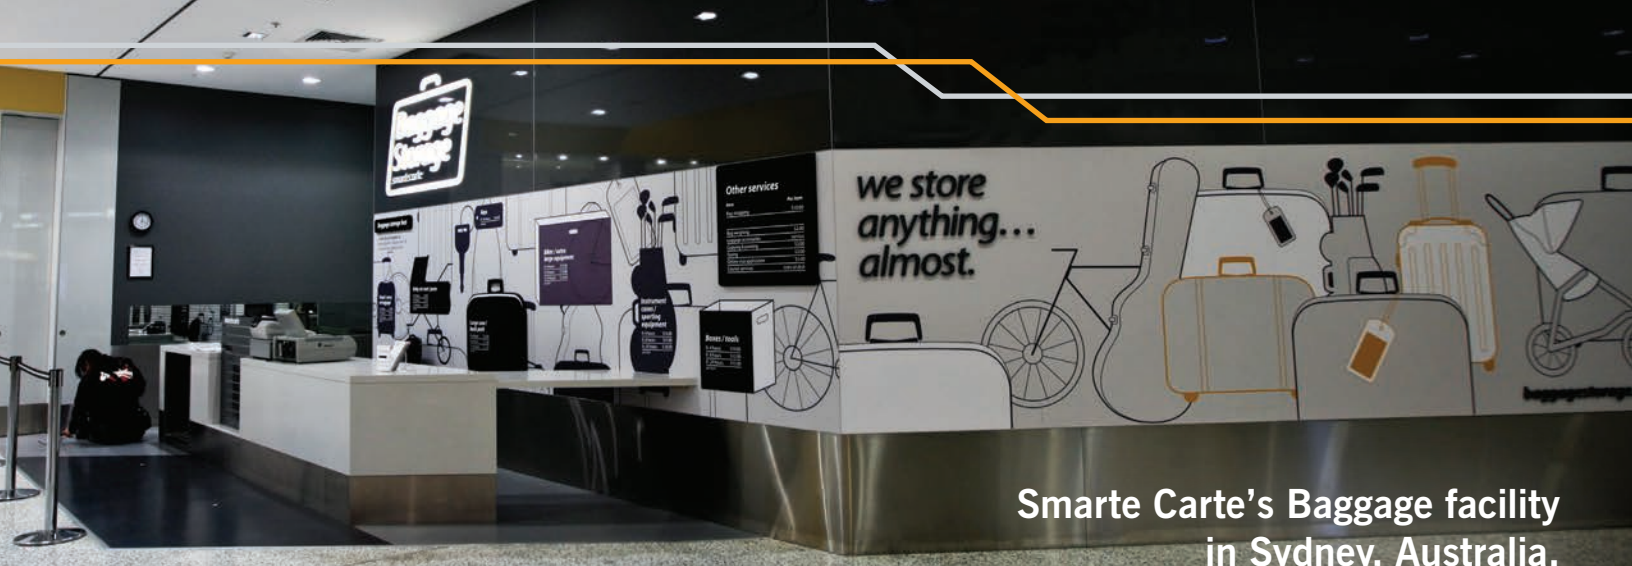

Bring a safe  
and appreciated  
convenience to your  
passengers and  
a revenue stream  
to your airport

# BAGGAGE STORAGE™

MANNED STORAGE FACILITY

*smartecarte*

**Smarte Carte's Baggage facility in Sydney, Australia.**

## BAGGAGE STORAGE

Smarte Carte's Baggage Storage Facility allows passengers with long layovers to securely store their belongings in between flights.

Smarte Carte has developed stringent security protocols which satisfy all local and national requirements and include ID checks and ion-scanning of each checked item.

## SPECIFICATIONS

<b>Required Floor Space</b>	Ideally, 500 ft <sup>2</sup> (50 m <sup>2</sup> ), but smaller areas are potentially feasible.
<b>Investment</b>	Smarte Carte will design and build the facility at its expense. Airport to provide electrical and data lines stubbed to the premises.
<b>Location</b>	A visible location on the arrivals level is best. Other locations are also viable.
<b>Supplemental Services</b>	<ul style="list-style-type: none"> <li>• Internet access and printing for visas and other travel documents</li> <li>• Bag shipping</li> <li>• Bag wrapping</li> <li>• Bag weighing</li> <li>• Foldable duffle bags for customers wishing to avoid excess bag weight charges</li> <li>• Other travel convenience items, including phone chargers and electric outlet converters</li> </ul>
<b>Reservation</b>	Smarte Carte's on-line reservation of storage space provides reassurance to passengers who want to plan their trip and storage.