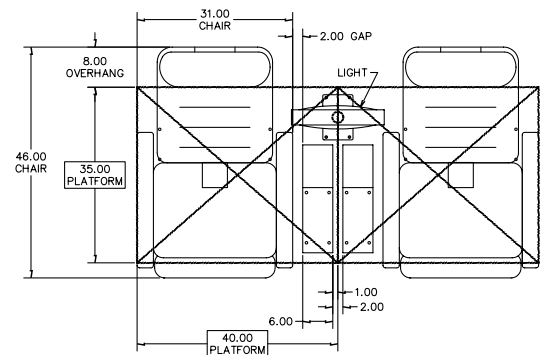

smartecarte

1-800-838-1176
www.smartecarte.com

MASSAGE CHAIRS

- Provides deep-tissue Shiatsu back massage therapy using kneading, tapping and rolling throughout the entire back.
- Accepts cash or major credit cards without the need for a telephone or LAN connection.
- Provides Instructions in English and Spanish.
- Smarte Carte's toll-free customer service number is visible from every chair.
- Heavy-duty motor, components and design are well suited for optimum performance in a commercial environment.
- Vault is constructed from heavy-gauge steel to maximize security.
- Chairs are upholstered with a soft and durable leather-like material.
- Parts are easily replaceable to keep the product fresh and inviting.
- Chairs can be configured to fit side-by-side or back-to-back to fit almost any space.
- Massage chairs are a first class upgrade to seating options at the airport that improve passenger service and generate revenue for the airport.
- Pricing; three minute massage - \$1.00, fifteen minute massage - \$5.00

SPECIFICATIONS

Massage chair: Height: 47 inches
Width: 40 inches
Depth: 46 inches

Power: 120VAC 60HZ; 240VAC 50HZ

Communication: DOES NOT require telephone or LAN connections for credit card capability.

Construction: Robust design, heavy-duty motor and components; leather-like upholstery.